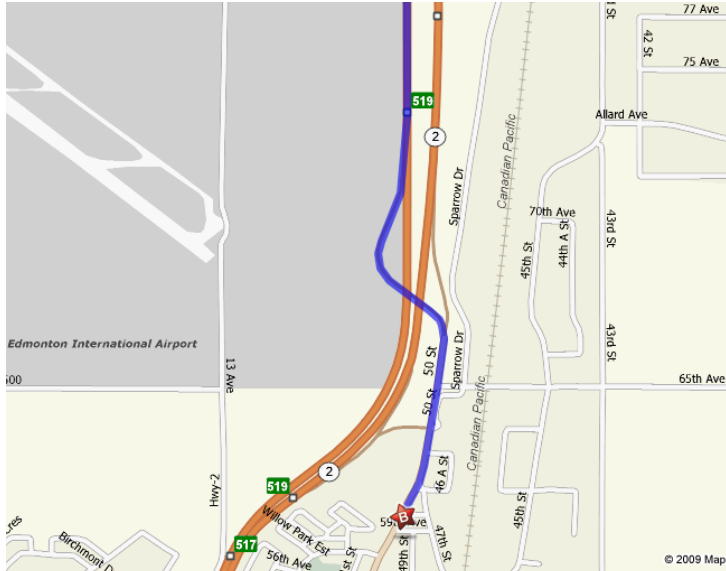

## Driving directions for Alberta Pulse Growers Commission Office

220, 5906 - 50 St. (NORTEC Office Building)  
Leduc, Alberta

Traveling South on Highway 2 from Edmonton:

- Take the first exit into Leduc (Leduc Business - 50th Street - runs north-south through Leduc).

- Continue South on 50th street and turn right into the parking lot at the Hughes Car Wash.

- Enter parking lot on the immediate left.

Alberta Pulse Growers is on the second floor of building address 5906 (same building as Communications 2000).

Traveling North on Highway 2:

- Take the 2nd exit into Leduc (50th Ave - runs east-west through Leduc.)

- At 50th Ave & 50th St turn left (at Smitty's Restaurant).

- Follow north on 50th street and turn left at the Hughes Car Wash.

- Enter parking lot on the immediate left. Alberta Pulse Growers is on the second floor of building address 5906 (same building as Communications 2000).