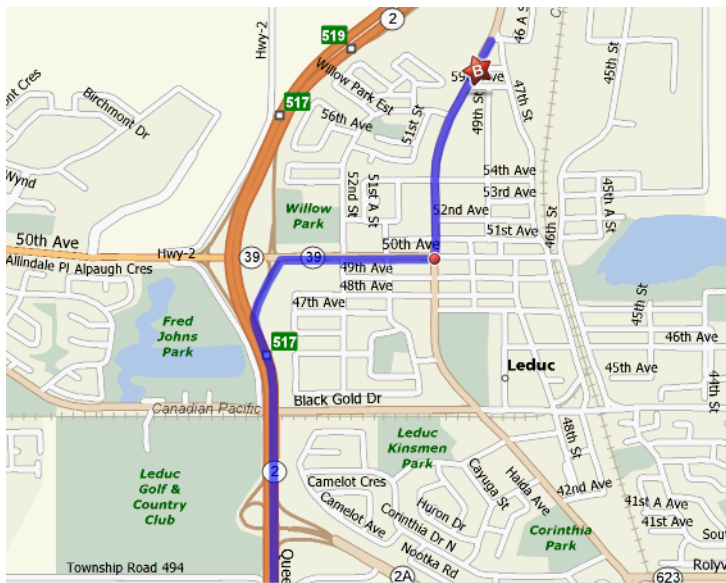

## Driving directions for Alberta Pulse Growers Commission Office

220, 5906 - 50 St. (NORTEC Office Building)  
Leduc, Alberta

Traveling South on Highway 2 from Edmonton:

- Take the first exit into Leduc (Leduc Business - 50th Street - runs north-south through Leduc).

- Continue South on 50th street and turn right into the parking lot at the Hughes Car Wash.

- Enter parking lot on the immediate left.

Alberta Pulse Growers is on the second floor of building address 5906 (same building as Communications 2000).

Traveling North on Highway 2:

- Take the 2nd exit into Leduc (50th Ave - runs east-west through Leduc.)

- At 50th Ave & 50th St turn left (at Smitty's Restaurant).

- Follow north on 50th street and turn left at the Hughes Car Wash.

- Enter parking lot on the immediate left. Alberta Pulse Growers is on the second floor of building address 5906 (same building as Communications 2000).